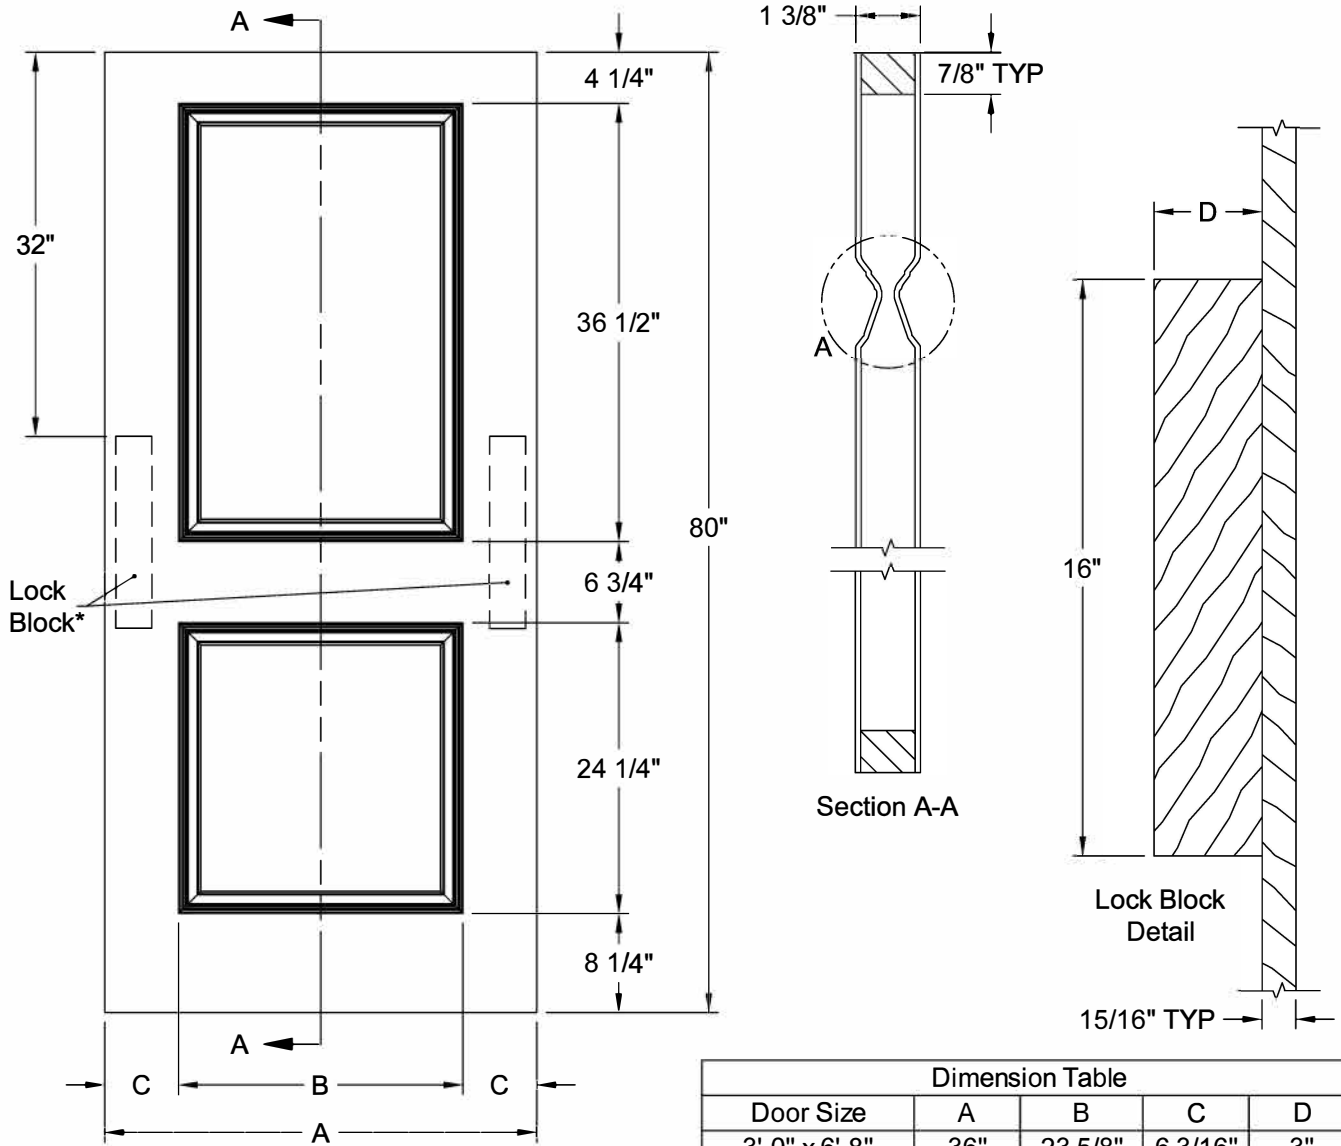

CARRARA® SMOOTH 6'-8"

Detail A
INP Profile

Dimension Table				
Door Size	A	B	C	D
3'-0" x 6'-8"	36"	23 5/8"	6 3/16"	3"
2'-10" x 6'-8"	34"	21 5/8"	6 3/16"	3"
2'-8" x 6'-8"	32"	21 5/8"	5 3/16"	3"
2'-6" x 6'-8"	30"	19 5/8"	5 3/16"	3"
2'-4" x 6'-8"	28"	17 5/8"	5 3/16"	3"
2'-2" x 6'-8"	26"	15 5/8"	5 3/16"	3"
2'-0" x 6'-8"	24"	15 5/8"	4 3/16"	3"
1'-10" x 6'-8"	22"	15 5/8"	3 3/16"	2 1/8"
1'-8" x 6'-8"	20"	12"	4"	3"
1'-6" x 6'-8"	18"	12"	3"	1 5/8"
1'-4" x 6'-8"	16"	7"	4 1/2"	3"
1'-3" x 6'-8"	15"	7"	4"	3"
1'-2" x 6'-8"	14"	7"	3 1/2"	2 1/8"
1'-0" x 6'-8"	12"	7"	2 1/2"	1 3/8"

* Number and size of Lock Blocks may vary by model and customer selection. Please specify at time of ordering.